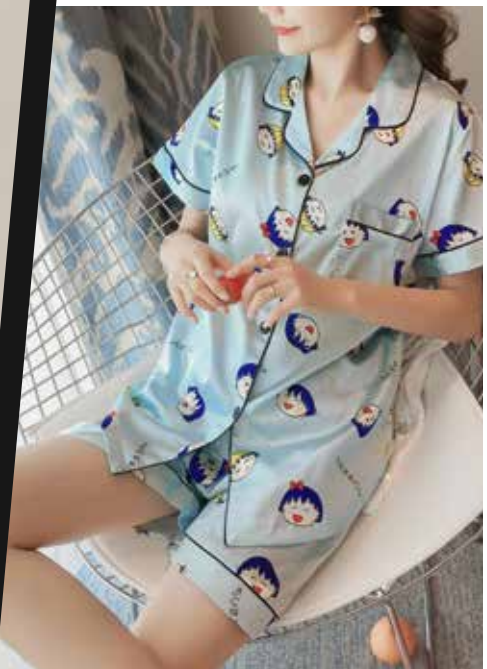

GRILS SATIN SHORT

THIS PUPPY SO CUTE?

Ronçalisa

Ronalisa

SLEEP WEAR

Our sleep wear are crafted to make you feel confidently comfortable in your most intimate space the bedroom. Being a modern woman can be complicated.